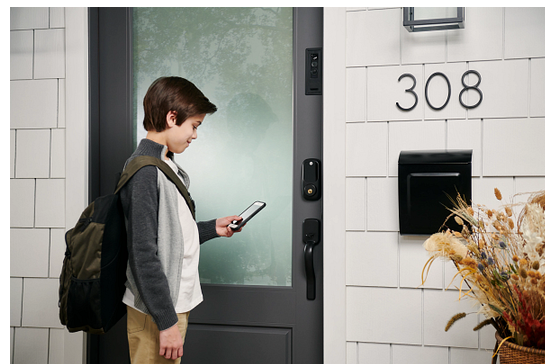

M-Pwr™ Smart Doors

A door with the power to change everything.

Masonite's® M-Pwr Smart Door features integrated power, lights, a video doorbell, and a smart lock - bringing security and convenience to a whole new level.

Ask your BWI representative for more information about M-Pwr.