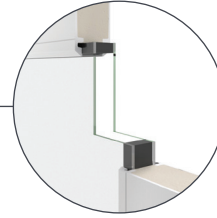

# VistaGrande Door Features

Square edge creates an authentic wood door look

Fiberglass construction resists rotting and denting

18% wider glass area lets in more light than traditional glass inserts

Glass warm-edge spacers last longer, reduce energy costs, prevent fog