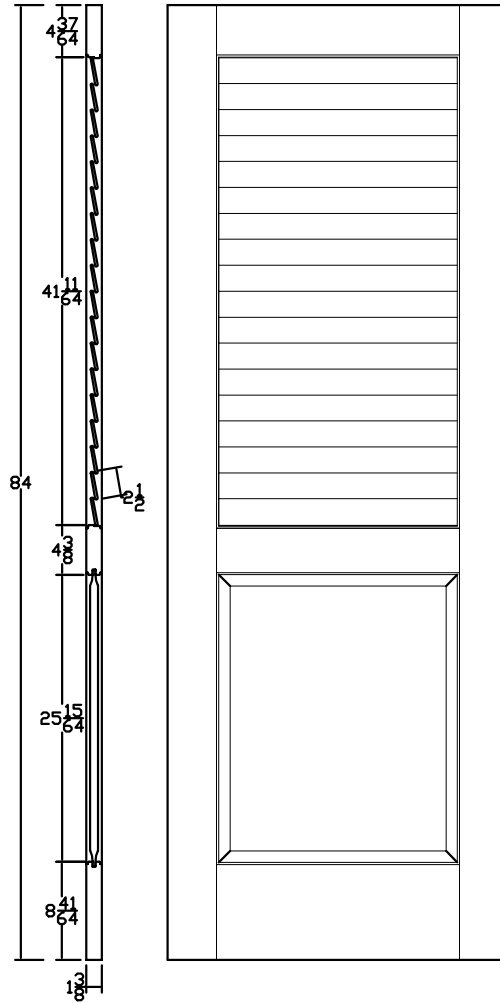

Door width	12" to 18"	20" to 22"	24 to 36"
stile width "A"	2"	3"	4-5/16"

Specification sheet

Title

LL PLANTATION

Creation date	
2016-08-09 13:14:32	
Prep. by: M.C.	
Revision date	Rev.
	1
Scale nts	

Door width	12" to 18"	20" to 22"	24 to 36"
stile width "A"	2"	3"	4-5/16"

Specification sheet

Title

LL730

Creation date
2016-08-08 15:54:34

Prep. by: M.C.

Revision date	Rev.
	1

Scale nts

MASONITE

Open to extraordinary.

Door width	12" to 18"	20" to 22"	24 to 36"
stile width "A"	2"	3"	4-5/16"

Specification sheet

Title LP PLANTATION SH PANEL

Creation date	
2016-08-09 13:16:39	
Prep. by: M.C.	
Revision date	Rev.
	1
Scale nts	

Door width	12" to 18"	20" to 22"	24 to 36"
stile width "A"	2"	3"	4-5/16"

Specification sheet

Title

LP732 SH PANEL

Creation date	
2016-08-09 13:16:39	
Prep. by: M.C.	
Revision date	Rev.
	1
Scale nts	

MASONITE