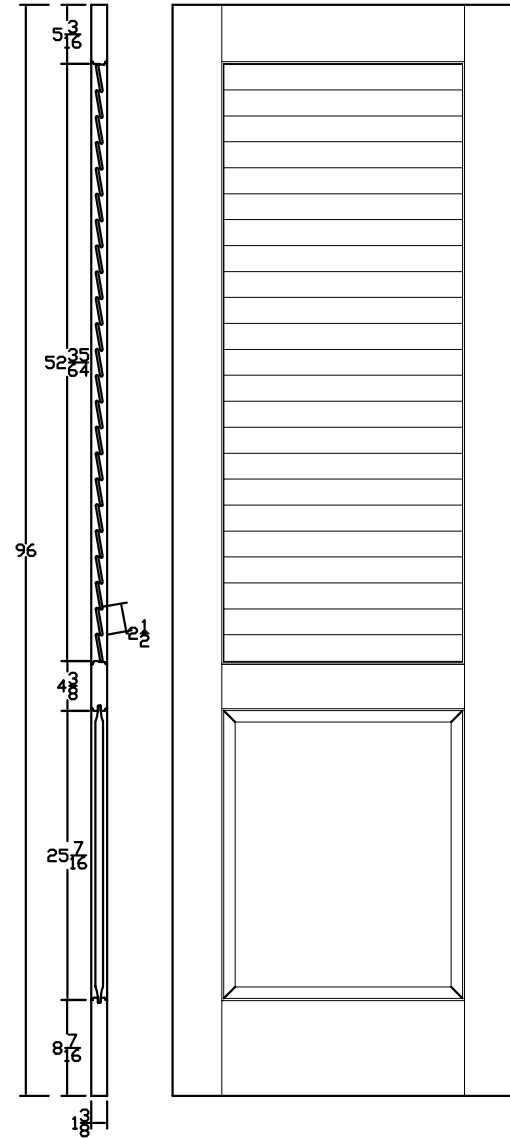

Door width	12" to 18"	20" to 22"	24 to 36"
stile width "A"	2"	3"	4-5/16"

Specification sheet

Title

LL PLANTATION

Creation date	
2016-08-09 13:14:32	
Prep. by: M.C.	
Revision date	Rev.
	1
Scale nts	

Door width	12" to 18"	20" to 22"	24 to 36"
stile width "A"	2"	3"	4-5/16"

Specification sheet

Title

LL730

Creation date
2016-08-08 15:54:34

Prep. by: M.C.

Revision date	Rev.
	1

Scale nts

MASONITE

Open to extraordinary.

Door width	12" to 18"	20" to 22"	24 to 36"
stile width "A"	2"	3"	4-5/16"

Specification sheet

Title LP PLANTATION SH PANEL

Creation date	
2016-08-09 13:16:39	
Prep. by: M.C.	
Revision date	Rev.
	1
Scale nts	

Door width	12" to 18"	20" to 22"	24 to 36"
stile width "A"	2"	3"	4-5/16"

Specification sheet

Title

LP732 SH PANEL

Creation date	
2016-08-09 13:16:39	
Prep. by: M.C.	
Revision date	Rev.
	1
Scale nts	

MASONITE