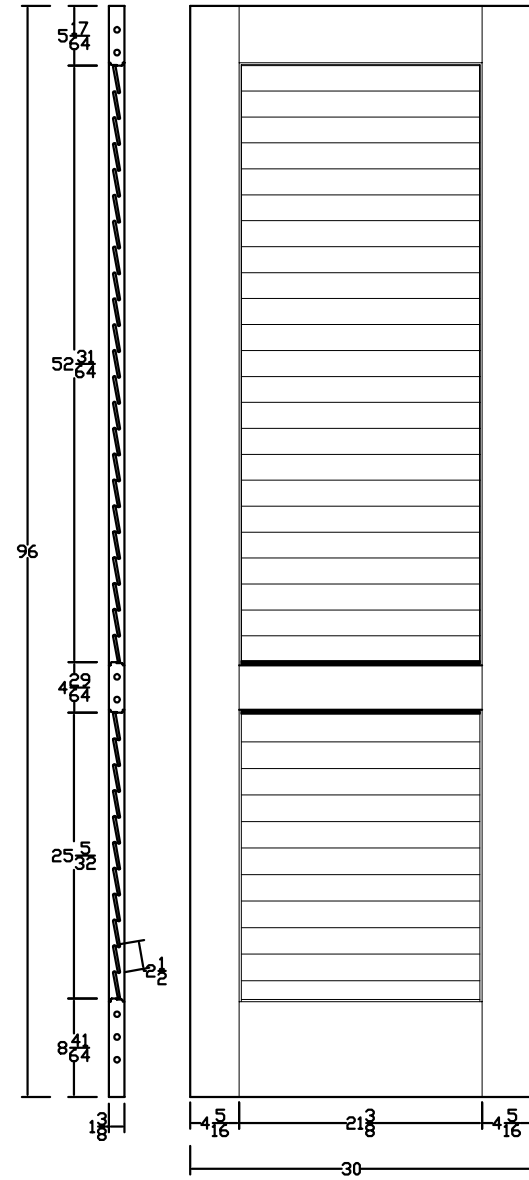

Door width	12" to 18"	20" to 22"	24 to 36"
stile width "A"	2"	3"	4-5/16"

Specification sheet

Title

LL PLANTATION

Creation date	
2016-08-09 13:14:32	
Prep. by: M.C.	
Revision date	Rev.
	1
Scale nts	

Door width	12" to 18"	20" to 22"	24 to 36"
stile width "A"	2"	3"	4-5/16"

Specification sheet

Title

LL730

Creation date
2016-08-08 15:54:34

Prep. by: M.C.

Revision date	Rev.
	1

Scale nts

MASONITE

Open to extraordinary.

Door width	12" to 18"	20" to 22"	24 to 36"
stile width "A"	2"	3"	4-5/16"

Specification sheet

Title LP PLANTATION SH PANEL

Creation date	
2016-08-09 13:16:39	
Prep. by: M.C.	
Revision date	Rev.
	1
Scale nts	

Door width	12" to 18"	20" to 22"	24 to 36"
stile width "A"	2"	3"	4-5/16"

Specification sheet

Title

LP732 SH PANEL

Creation date	
2016-08-09 13:16:39	
Prep. by: M.C.	
Revision date	Rev.
	1
Scale nts	

MASONITE