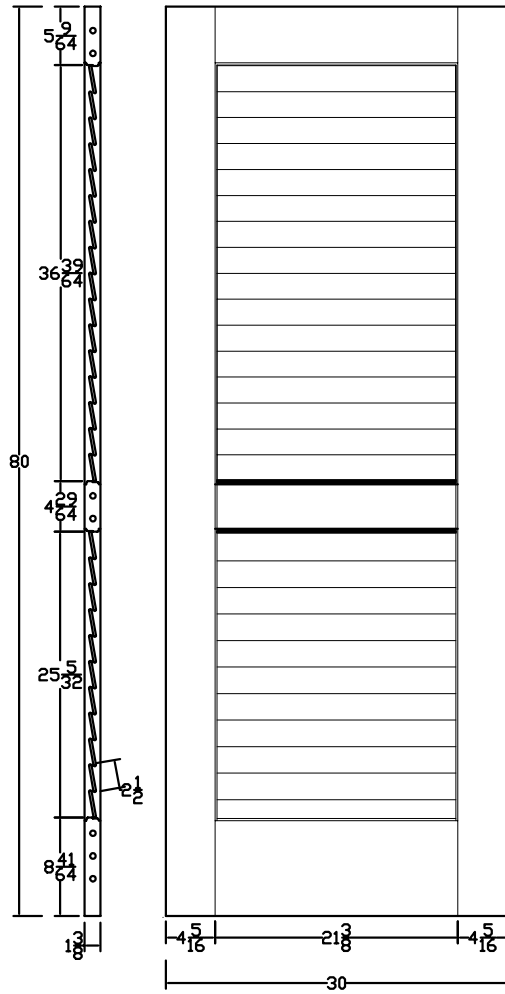

Door width	12" to 18"	20" to 22"	24 to 36"
stile width "A"	2"	3"	4-5/16"

Specification sheet

Title

LL PLANTATION

Creation date	
2016-08-09 13:14:32	
Prep. by: M.C.	
Revision date	Rev.
	1
Scale nts	

Door width	12" to 18"	20" to 22"	24 to 36"
stile width "A"	2"	3"	4-5/16"

Specification sheet

Title

LL730

Creation date
2016-08-08 15:54:34

Prep. by: M.C.

Revision date	Rev.
	1

Scale nts

MASONITE

Open to extraordinary.

Door width	12" to 18"	20" to 22"	24 to 36"
stile width "A"	2"	3"	4-5/16"

Specification sheet

Title LP PLANTATION SH PANEL

Creation date	
2016-08-09 13:16:39	
Prep. by: M.C.	
Revision date	Rev.
	1
Scale nts	

Door width	12" to 18"	20" to 22"	24 to 36"
stile width "A"	2"	3"	4-5/16"

Specification sheet

Title

LP732 SH PANEL

Creation date	
2016-08-09 13:16:39	
Prep. by: M.C.	
Revision date	Rev.
	1
Scale nts	

MASONITE