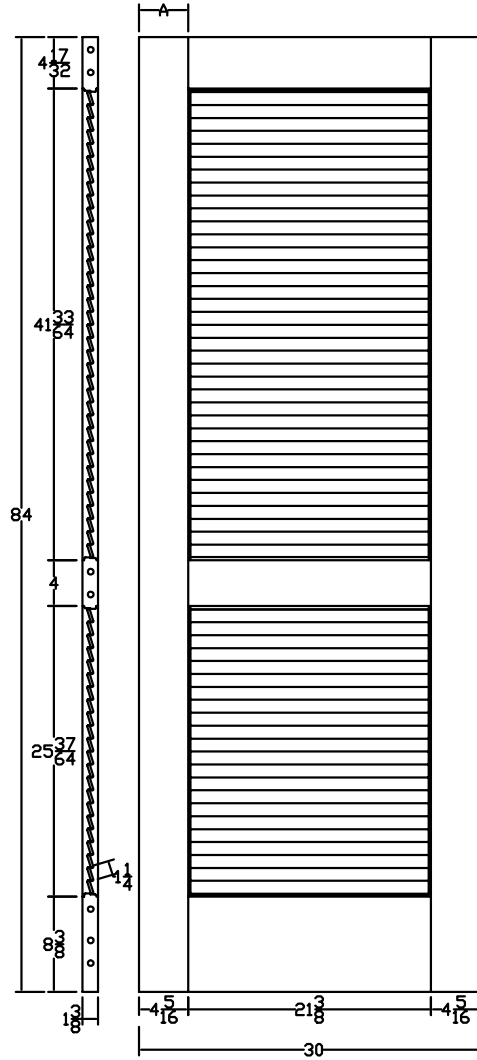

Door width	12" to 18"	20" to 22"	24 to 36"
stile width "A"	2"	3"	4-5/16"

Specification sheet

Title

LL PLANTATION

Creation date	
2016-08-09 13:14:32	
Prep. by: M.C.	
Revision date	Rev.
	1
Scale nts	

Door width	12" to 18"	20" to 22"	24 to 36"
stile width "A"	2"	3"	4-5/16"

Open to extraordinary.

Door width	12" to 18"	20" to 22"	24 to 36"
stile width "A"	2"	3"	4-5/16"

Specification sheet

Title LP PLANTATION SH PANEL

Creation date	
2016-08-09 13:16:39	
Prep. by: M.C.	
Revision date	Rev.
	1
Scale nts	

Door width	12" to 18"	20" to 22"	24 to 36"
stile width "A"	2"	3"	4-5/16"

Specification sheet

Title

LP732 SH PANEL

Creation date	
2016-08-09 13:16:39	
Prep. by: M.C.	
Revision date	Rev.
	1
Scale nts	

MASONITE