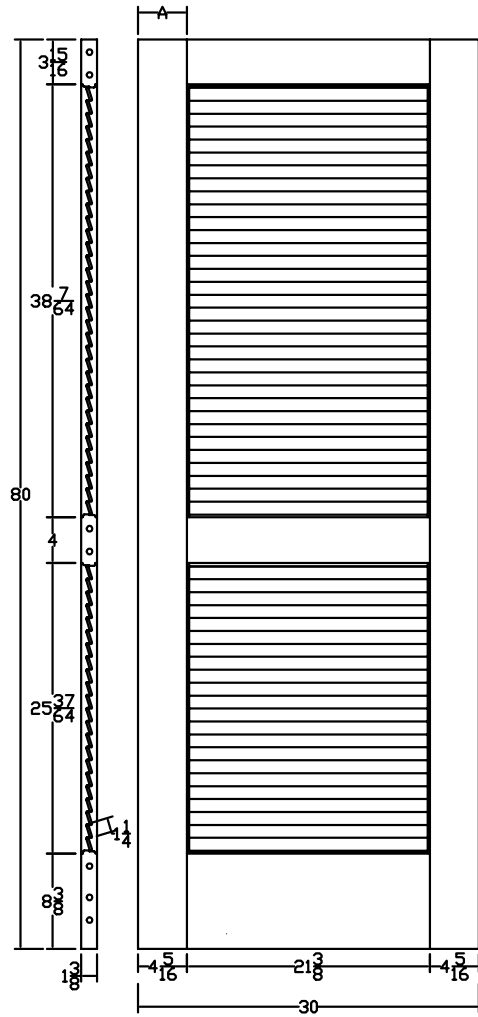

Door width	12" to 18"	20" to 22"	24 to 36"
stile width "A"	2"	3"	4-5/16"

Specification sheet

Title

LL PLANTATION

Creation date	
2016-08-09 13:14:32	
Prep. by: M.C.	
Revision date	Rev.
	1
Scale nts	

Door width	12" to 18"	20" to 22"	24 to 36"
stile width "A"	2"	3"	4-5/16"

Specification sheet

Title

LL730

Creation date
2016-08-08 15:54:34

Prep. by: M.C.

Revision date	Rev.
	1

Scale nts

MASONITE

Open to extraordinary.

Door width	12" to 18"	20" to 22"	24 to 36"
stile width "A"	2"	3"	4-5/16"

Specification sheet

Title LP PLANTATION SH PANEL

Creation date	
2016-08-09 13:16:39	
Prep. by: M.C.	
Revision date	Rev.
	1
Scale nts	

Door width	12" to 18"	20" to 22"	24 to 36"
stile width "A"	2"	3"	4-5/16"

Specification sheet

Title

LP732 SH PANEL

Creation date	
2016-08-09 13:16:39	
Prep. by: M.C.	
Revision date	Rev.
	1
Scale nts	

MASONITE