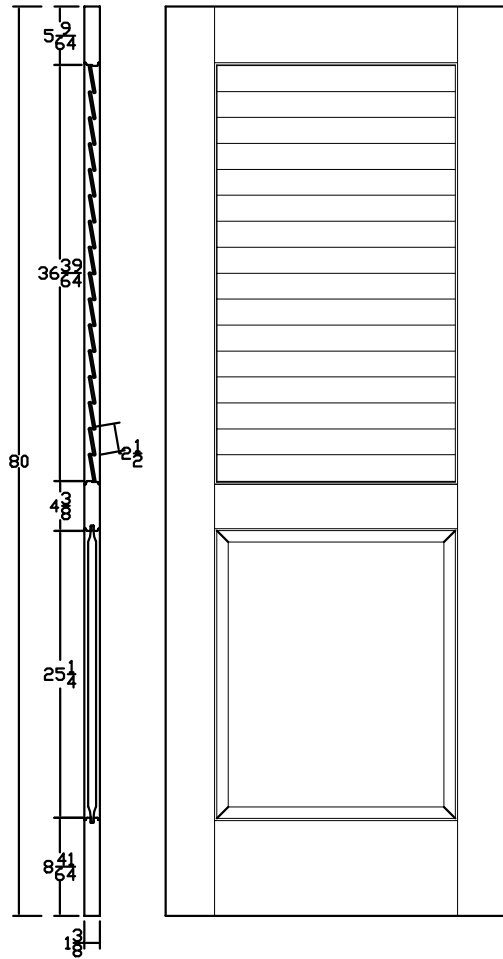

Door width	12" to 18"	20" to 22"	24 to 36"
stile width "A"	2"	3"	4-5/16"

Specification sheet

Title

LL PLANTATION

Creation date	
2016-08-09 13:14:32	
Prep. by: M.C.	
Revision date	Rev.
	1
Scale nts	

Door width	12" to 18"	20" to 22"	24 to 36"
stile width "A"	2"	3"	4-5/16"

Specification sheet

Title

LL730

Creation date
2016-08-08 15:54:34

Prep. by: M.C.

Revision date	Rev.
	1

Scale nts

MASONITE

Open to extraordinary.

Door width	12" to 18"	20" to 22"	24 to 36"
stile width "A"	2"	3"	4-5/16"

Specification sheet

Title LP PLANTATION SH PANEL

Creation date	
2016-08-09 13:16:39	
Prep. by: M.C.	
Revision date	Rev.
	1
Scale nts	

Door width	12" to 18"	20" to 22"	24 to 36"
stile width "A"	2"	3"	4-5/16"

Specification sheet

Title

LP732 SH PANEL

Creation date	
2016-08-09 13:16:39	
Prep. by: M.C.	
Revision date	Rev.
	1
Scale nts	

MASONITE