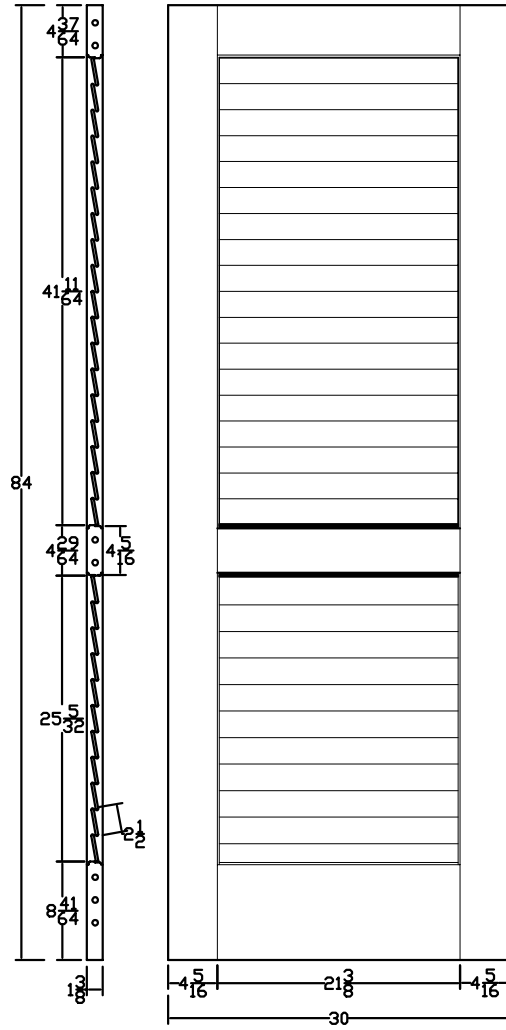

Door width	12" to 18"	20" to 22"	24 to 36"
stile width "A"	2"	3"	4-5/16"

Specification sheet

Title

LL PLANTATION

Creation date	
2016-08-09 13:14:32	
Prep. by: M.C.	
Revision date	Rev.
	1
Scale nts	

Door width	12" to 18"	20" to 22"	24 to 36"
stile width "A"	2"	3"	4-5/16"

Specification sheet

Title

LL730

Creation date
2016-08-08 15:54:34

Prep. by: M.C.

Revision date	Rev.
	1

Scale nts

MASONITE

Open to extraordinary.

Door width	12" to 18"	20" to 22"	24 to 36"
stile width "A"	2"	3"	4-5/16"

Specification sheet

Title LP PLANTATION SH PANEL

Creation date	
2016-08-09 13:16:39	
Prep. by: M.C.	
Revision date	Rev.
	1
Scale nts	

Door width	12" to 18"	20" to 22"	24 to 36"
stile width "A"	2"	3"	4-5/16"

Specification sheet

Title

LP732 SH PANEL

Creation date	
2016-08-09 13:16:39	
Prep. by: M.C.	
Revision date	Rev.
	1
Scale nts	

MASONITE