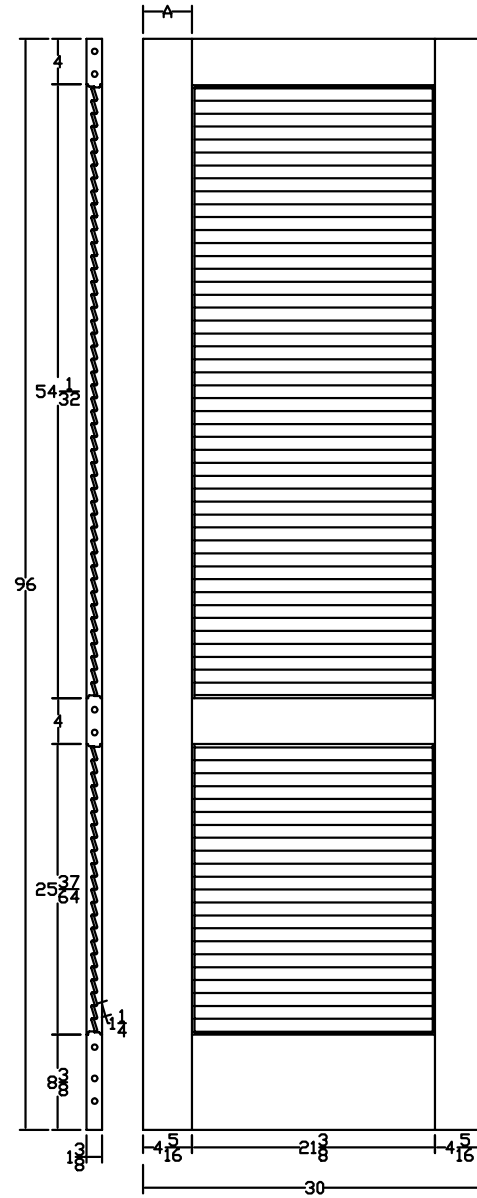

Door width	12" to 18"	20" to 22"	24 to 36"
stile width "A"	2"	3"	4-5/16"

Specification sheet

Title

LL PLANTATION

Creation date	
2016-08-09 13:14:32	
Prep. by: M.C.	
Revision date	Rev.
	1
Scale nts	

Door width	12" to 18"	20" to 22"	24 to 36"
stile width "A"	2"	3"	4-5/16"

Specification sheet

Title

LL730

Creation date
2016-08-08 15:54:34

Prep. by: M.C.

Revision date	Rev.
	1

Scale nts

MASONITE

Open to extraordinary.

Door width	12" to 18"	20" to 22"	24 to 36"
stile width "A"	2"	3"	4-5/16"

Specification sheet

Title LP PLANTATION SH PANEL

Creation date	
2016-08-09 13:16:39	
Prep. by: M.C.	
Revision date	Rev.
	1
Scale nts	

Door width	12" to 18"	20" to 22"	24 to 36"
stile width "A"	2"	3"	4-5/16"

Specification sheet

Title

LP732 SH PANEL

Creation date	
2016-08-09 13:16:39	
Prep. by: M.C.	
Revision date	Rev.
	1
Scale nts	

MASONITE