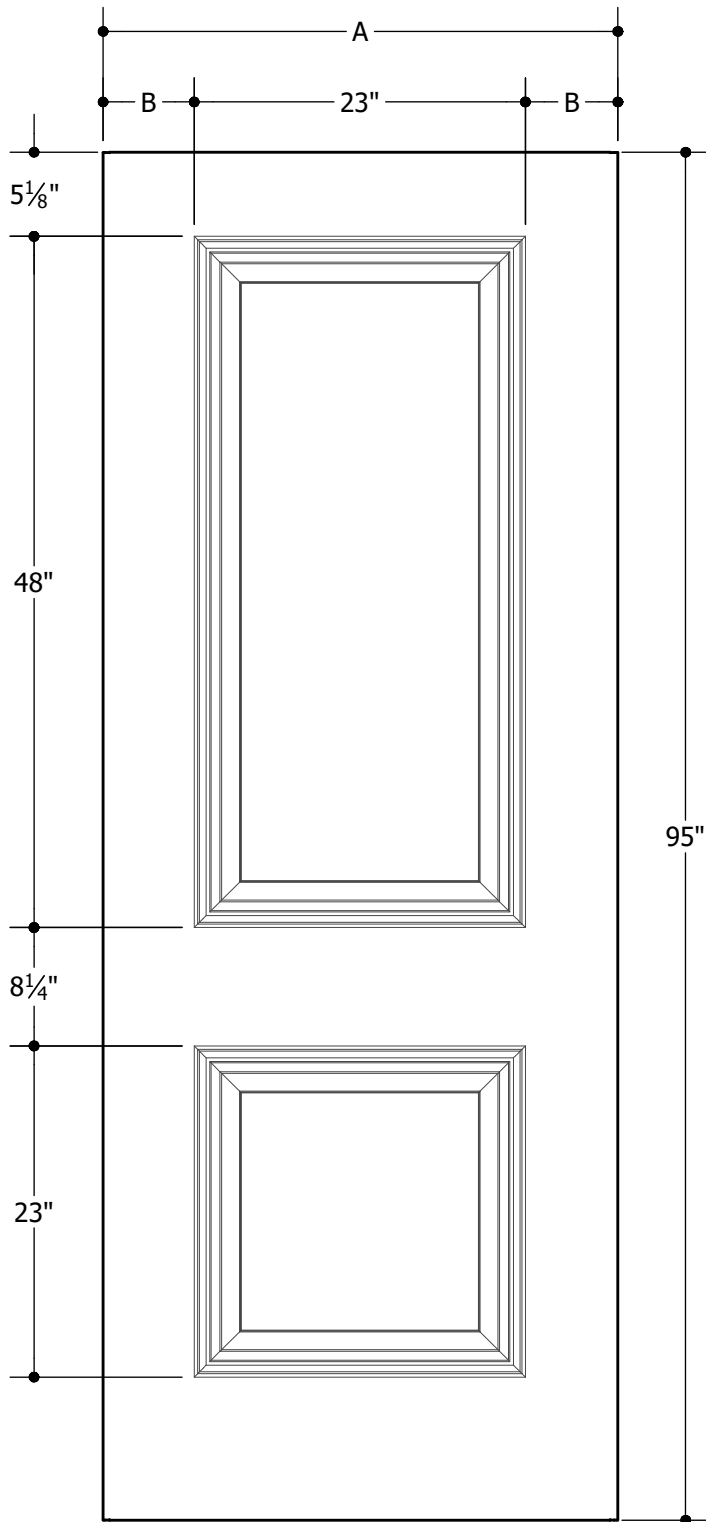

**MASONITE® HD FLUSH 8'0"**  
MASONITE™ SPEC\*

8'0"	A	23-3/4"	2'0"
8'0"	A	29-3/4"	2'6"
8'0"	A	31-3/4"	2'8"
8'0"	A	33-3/4"	2'10"
8'0"	A	35-3/4"	3'0"

**Options:**

MASONITE® HD 8'0" WOOD-EDGE STEEL DOORS

MASONITE® HD 8'0" STEEL-EDGE DOORS

**Note:**

1. Overall Length and Width Dimensions are +/- 1/16 inch

\*Available as Prem Spec

[www.masonite.com](http://www.masonite.com)

© 2017 Masonite International Corporation. All Rights Reserved.

Our continuing program of product improvement makes specifications, design and product detail subject to change without notice.

Filename: TM-HD-FL-80 001

Revision: B

Date: 04-06-2017

Section XX XX.X.X

**MASONITE® HD 2-PANEL 8'0"**  
MASONITE™ SPEC\*

8'0"	A	31-3/4"	2'8"
	B	4-3/8"	
8'0"	A	33-3/4"	2'10"
	B	5-3/8"	
8'0"	A	35-3/4"	3'0"
	B	6-3/8"	
8'0"	A		
	B		
8'0"	A		
	B		
8'0"	A		
	B		

**Options:**

- MASONITE® HD WOOD-EDGE STEEL DOORS
- MASONITE® HD STEEL-EDGE STEEL DOORS

**Note:**

1. Overall Length and Width Dimensions are +/- 1/16 inch

\*Available as Prem Spec

[www.masonite.com](http://www.masonite.com)