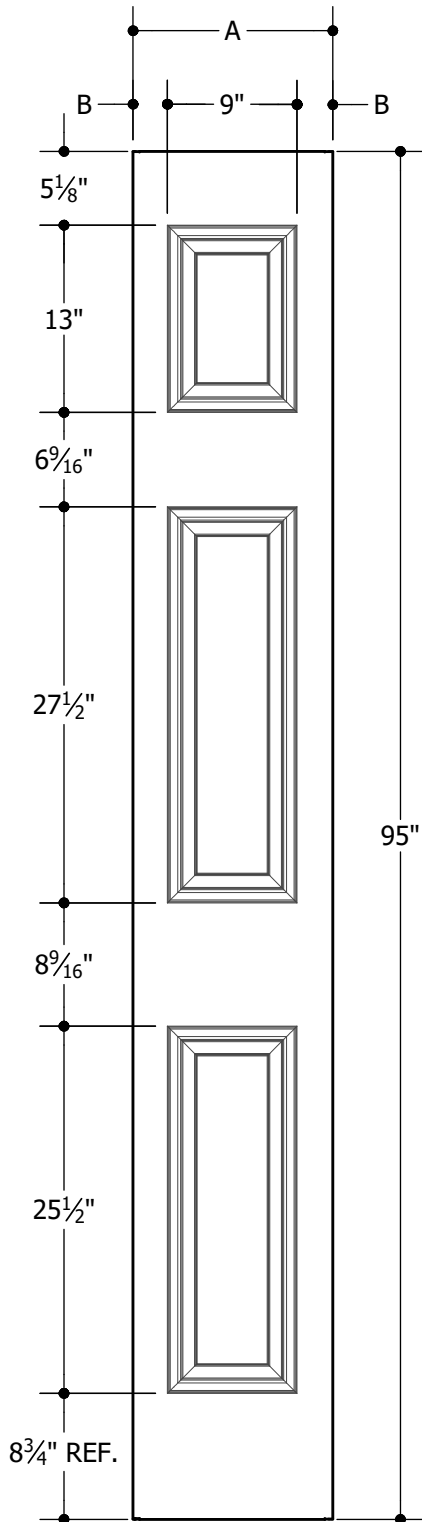

MASONITE® HD 3-PANEL SIDELITE 8'0"
MASONITE™ SPEC*

8'0"	A	11-7/8"	12"
	B	1-7/16"	
8'0"	A	13-7/8"	14"
	B	2-7/16"	

Options:
MASONITE® HD 8'0" WOOD-EDGE STEEL SIDELITE

Note:
1. Overall Length and Width Dimensions are +/- 1/16 inch

*Available as Prem Spec
www.masonite.com

© 2017 Masonite International Corporation. All Rights Reserved.
Our continuing program of product improvement makes specifications, design and product detail subject to change without notice.

Filename: TM-HD-3P-80 004
Revision: A
Date: 01-13-2017
Section XX XX.X.X