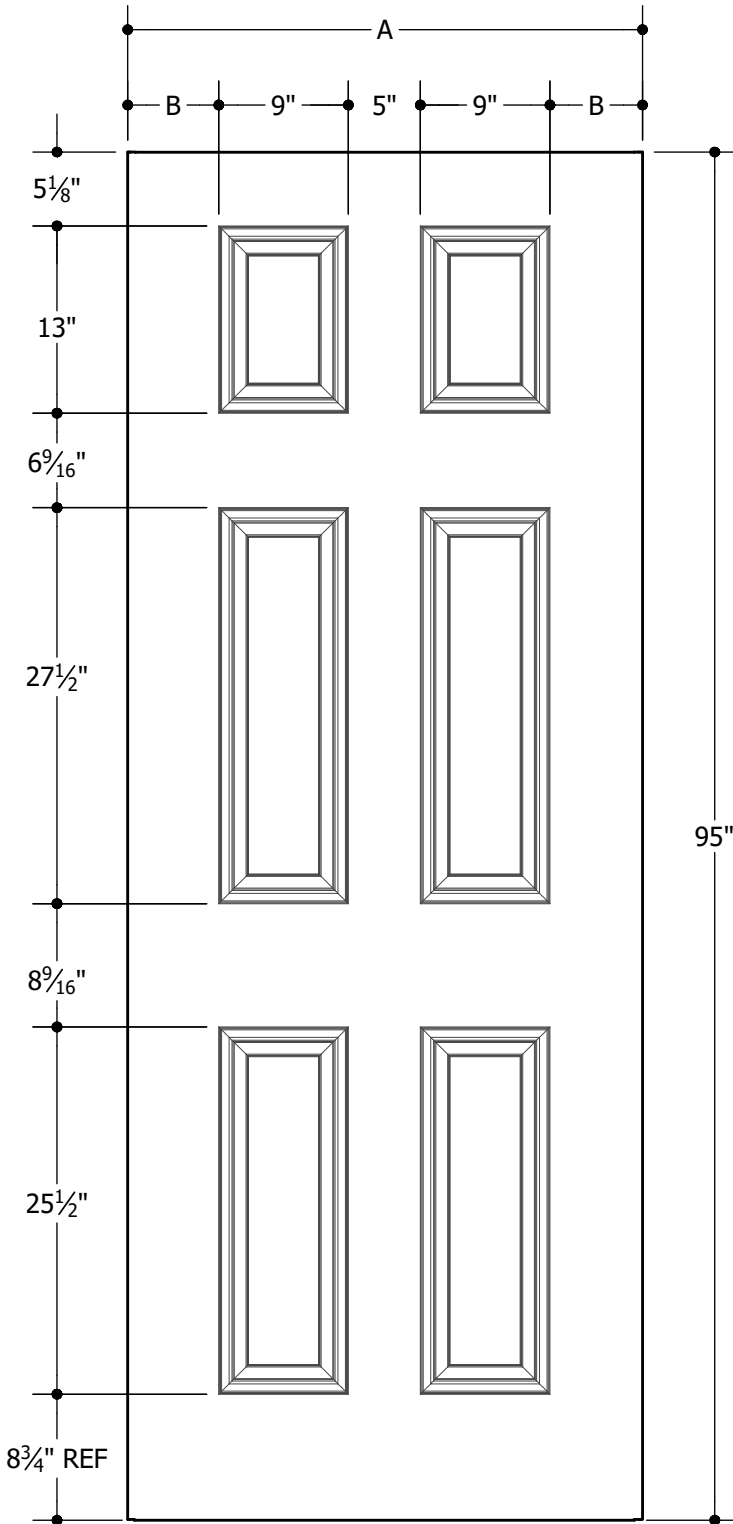

MASONITE® HD 6-PANEL 8'0"
MASONITE™ SPEC*

8'0"	A	31-3/4"	2'8"
	B	4-1/8"	
8'0"	A	33-3/4"	2'10"
	B	5-1/8"	
8'0"	A	35-3/4"	3'0"
	B	6-1/8"	
8'0"			
8'0"			
8'0"			
8'0"			
8'0"			
8'0"			
8'0"			

Options:
MASONITE® HD 8'0" WOOD-EDGE STEEL DOORS
MASONITE® HD 8'0" STEEL-EDGE STEEL DOORS

Note:
1. Overall Length and Width Dimensions are +/- 1/16 inch

*Available as Prem Spec
www.masonite.com

© 2017 Masonite International Corporation. All Rights Reserved.
Our continuing program of product improvement makes specifications, design and product detail subject to change without notice.

Filename: TM-HD-6P-80 002
Revision: B
Date: 04-06-2017
Section XX XX.X.X