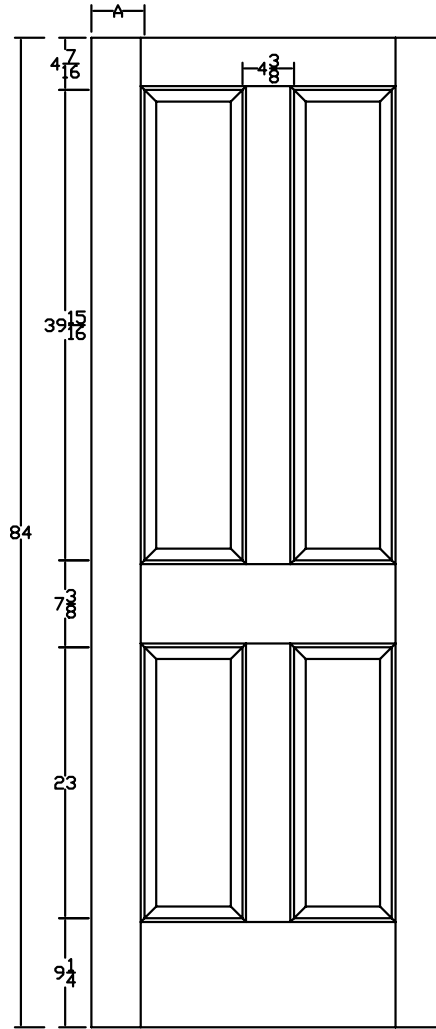

Door width		24 to 36
stile width "A"		4-1/2"

Specification sheet

Title
2612 SH PANEL OVOLO STICKING

Creation date	
2016-08-17 14:36:40	
Prep. by: M.C.	
Revision date	Rev.
	1
Scale nts	

Door width		22to36
stile width "A"		4-1/2"

Specification sheet

Title C44 OVOLO STICKING SH PANEL

Creation date
2016-08-09 13:50:39

Prep. by: M.C.

Revision date	Rev.
	1

Scale nts

MASONITE

Open to extraordinary.