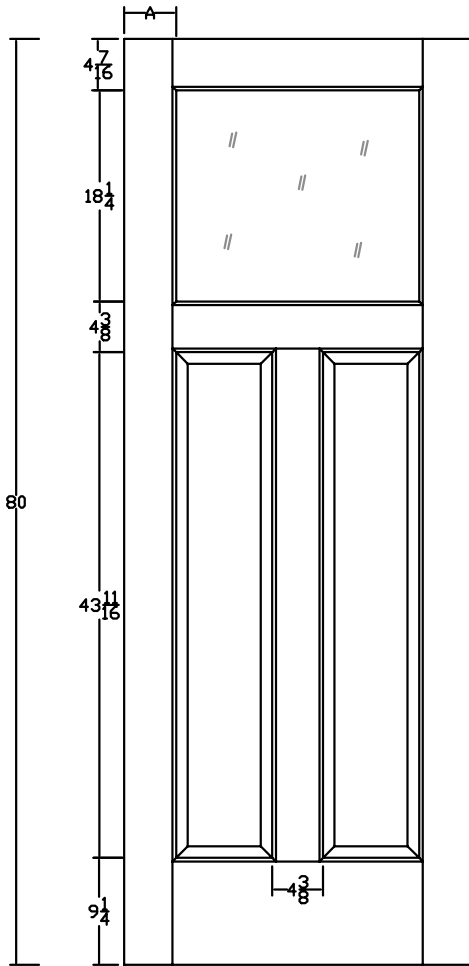

Door width		24 to 36
stile width "A"		4-1/2"

Specification sheet

Title
2612 SH PANEL OVOLO STICKING

Creation date	
2016-08-17 14:36:40	
Prep. by: M.C.	
Revision date	Rev.
	1
Scale nts	

Door width		22to36
stile width "A"		4-1/2"

Specification sheet

Title C44 OVOLO STICKING SH PANEL

Creation date
2016-08-09 13:50:39

Prep. by: M.C.

Revision date	Rev.
	1

Scale nts

MASONITE

Open to extraordinary.