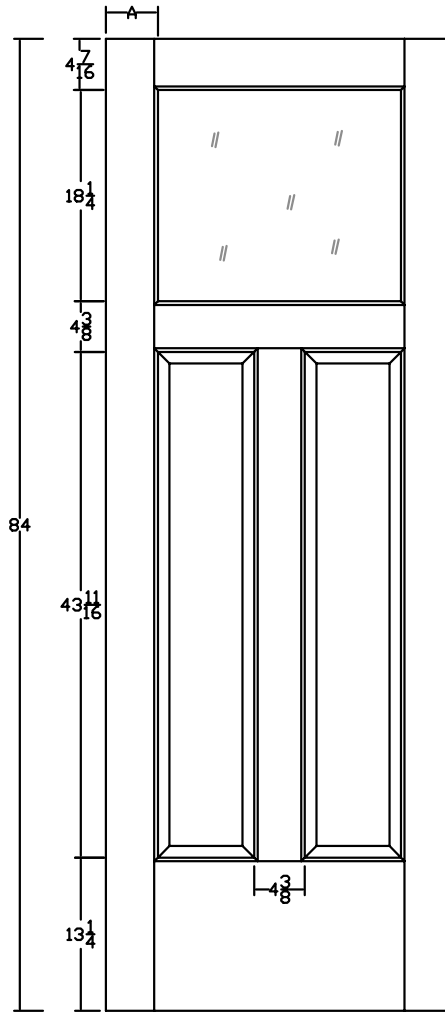

Door width		24 to 36
stile width "A"		4-1/2"

Specification sheet

Title
2612 SH PANEL OVOLO STICKING

Creation date	
2016-08-17 14:36:40	
Prep. by: M.C.	
Revision date	Rev.
	1
Scale nts	

Door width		22to36
stile width "A"		4-1/2"

Specification sheet

Title C44 OVOLO STICKING SH PANEL

Creation date
2016-08-09 13:50:39

Prep. by: M.C.

Revision date	Rev.
	1

Scale nts

MASONITE

Open to extraordinary.