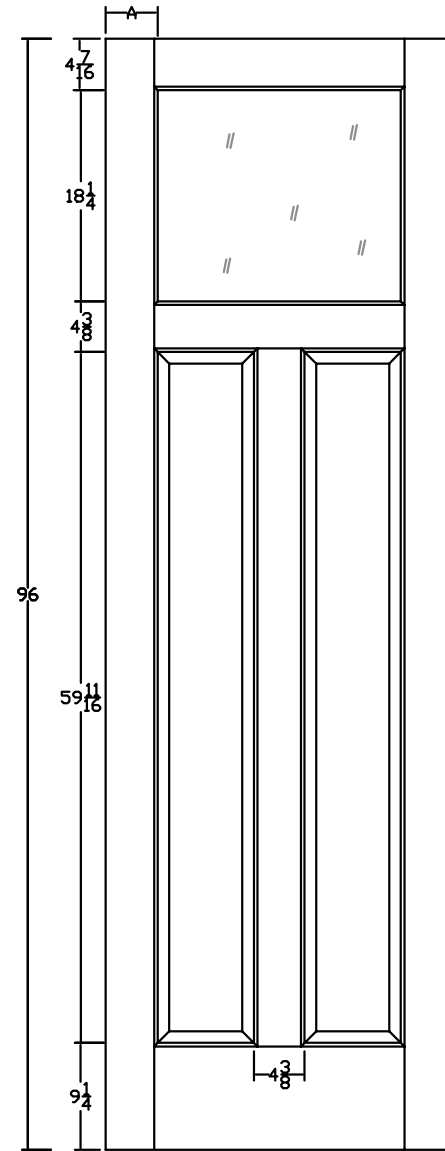

Door width		24 to 36
stile width "A"		4-1/2"

Specification sheet

Title
2612 SH PANEL OVOLO STICKING

Creation date	
2016-08-17 14:36:40	
Prep. by: M.C.	
Revision date	Rev.
	1
Scale nts	

Door width		22to36
stile width "A"		4-1/2"

Specification sheet

Title C44 OVOLO STICKING SH PANEL

Creation date
2016-08-09 13:50:39

Prep. by: M.C.

Revision date	Rev.
	1

Scale nts

MASONITE

Open to extraordinary.