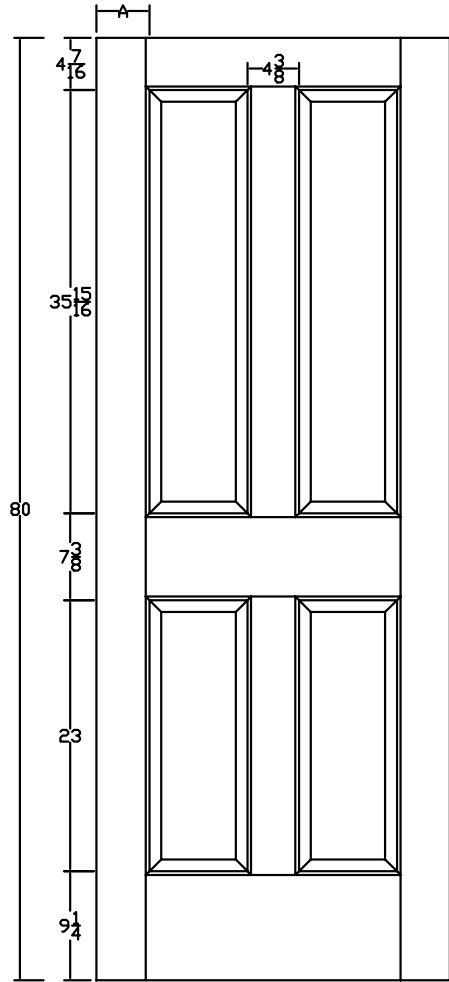

Door width		24 to 36
stile width "A"		4-1/2"

Specification sheet

Title
2612 SH PANEL OVOLO STICKING

Creation date	
2016-08-17 14:36:40	
Prep. by: M.C.	
Revision date	Rev.
	1
Scale nts	

Door width		22to36
stile width "A"		4-1/2"

Specification sheet

Title C44 OVOLO STICKING SH PANEL

Creation date
2016-08-09 13:50:39

Prep. by: M.C.

Revision date	Rev.
	1

Scale nts

MASONITE

Open to extraordinary.