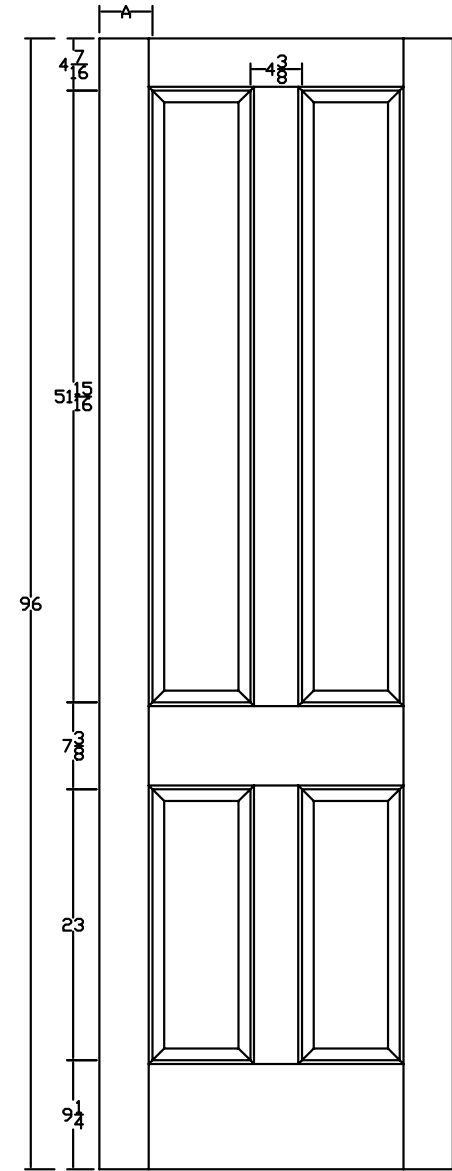

Door width		24 to 36
stile width "A"		4-1/2"

Specification sheet

Title
2612 SH PANEL OVOLO STICKING

Creation date	
2016-08-17 14:36:40	
Prep. by: M.C.	
Revision date	Rev.
	1
Scale nts	

Door width		22to36
stile width "A"		4-1/2"

Specification sheet

Title C44 OVOLO STICKING SH PANEL

Creation date
2016-08-09 13:50:39

Prep. by: M.C.

Revision date	Rev.
	1

Scale nts

MASONITE

Open to extraordinary.